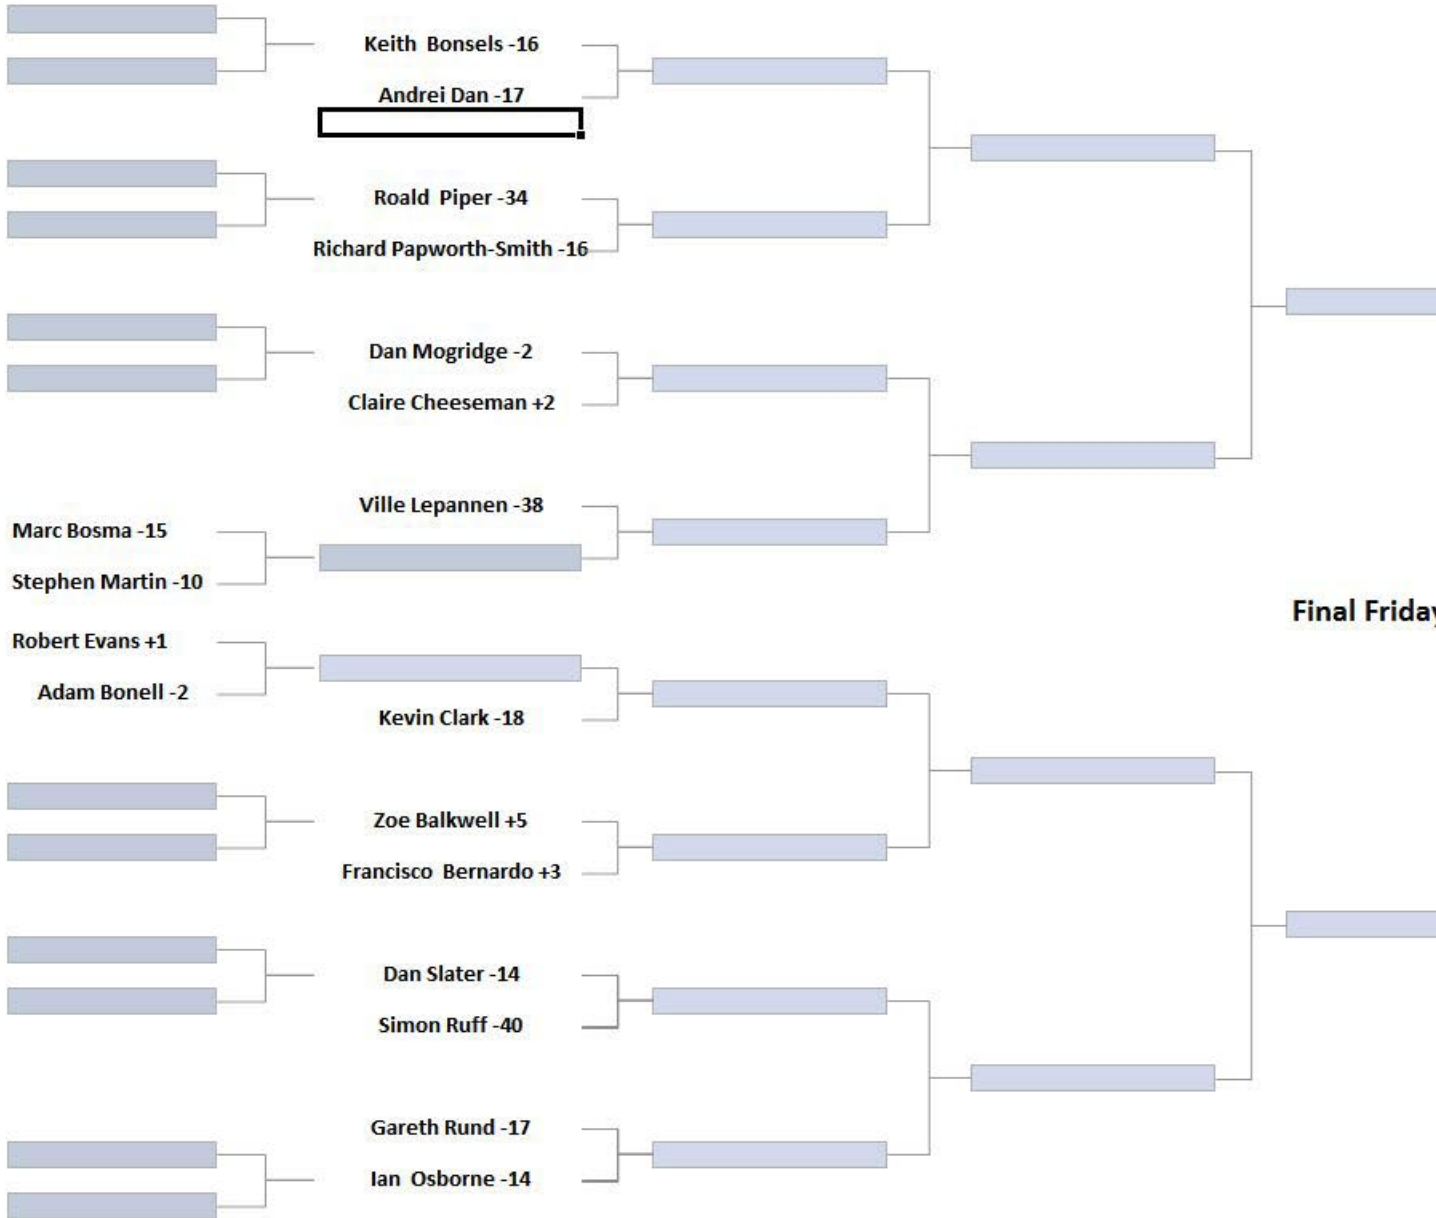

# Blackheath Handicap Tournament 2015

All Matches to be played  
by 13/11/2015

All Matches to be  
played by 20/11/2015

All Matches to be  
played by 25/11/2015

**Final Friday 27th November**